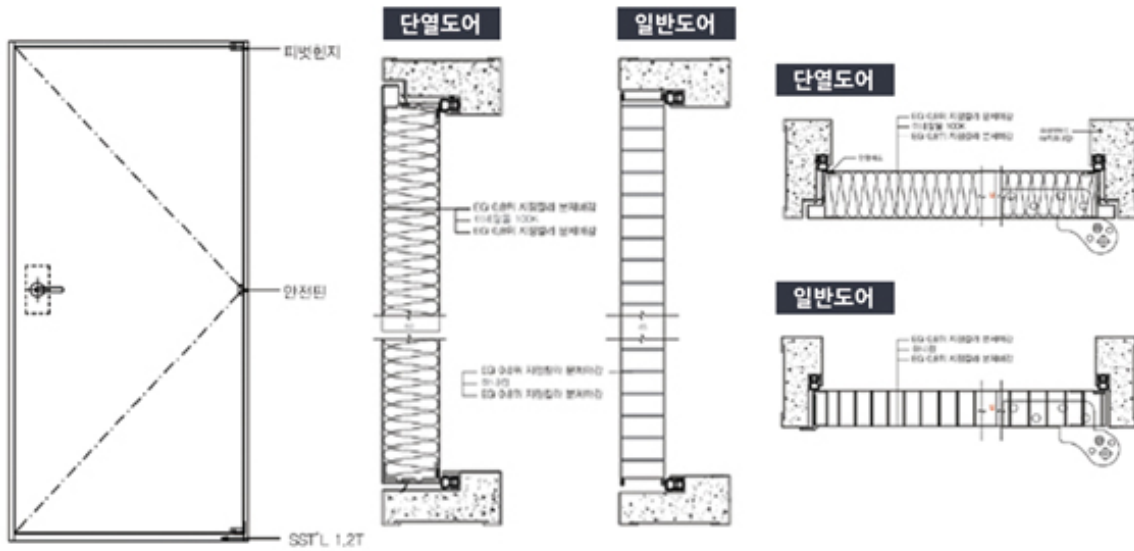

INI

“최고품질 최대만족 아이앤아이도어 입니다”

방화문 입면 상세도